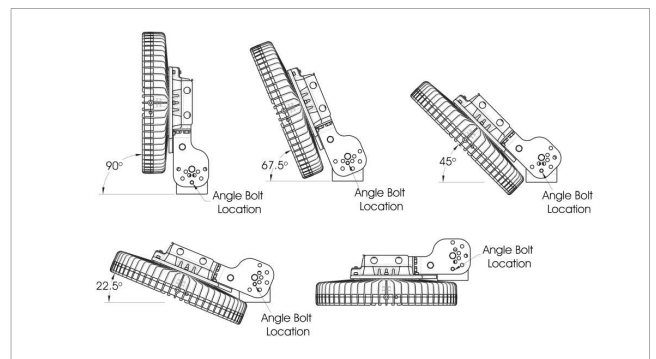

Mounting Options

Dialight reserves the right to make changes at any time in order to supply the best product possible. The most current version of this document will always be available at: www.dialight.com/Assets/Brochures_And_Catalogs/Illumination/MDTEXVFLEUX001.pdf. Warranty Statement: EXCEPT FOR THE WARRANTY EXPRESSLY PROVIDED FOR [HEREIN/ABOVE/BELOW], DIALIGHT DISCLAIMS ANY AND ALL OTHER WARRANTIES, EXPRESS OR IMPLIED, INCLUDING, WITHOUT LIMITATION, ANY WARRANTIES OF MERCHANTABILITY, FITNESS FOR A PARTICULAR PURPOSE, TITLE, AND NON-INFRINGEMENT.