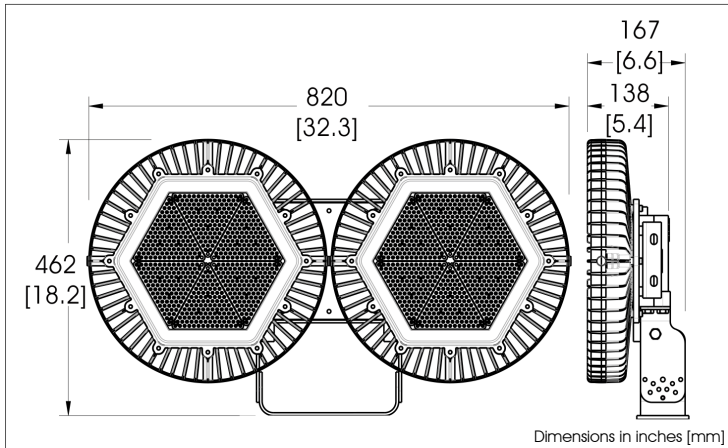

## Vigilant® LED Floodlight - CE

Dimensions in inches [mm]

### Mechanical Information

Fixture Weight:	23 kg (56 lb)
Shipping Weight:	27 kg (60 lb)
EPA (Sq.ft):	2.69
Mounting:	Stainless steel trunion mounting bracket included
Entries:	(2) M20 cable entries